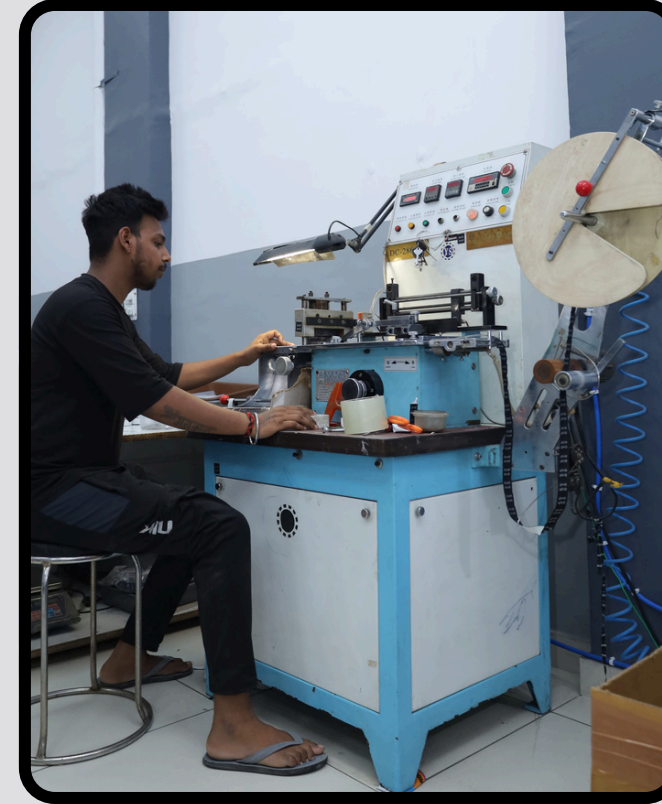

Receive the delivery in few days

Sit back and relax as we deliver your high-quality labels within a few days. Enjoy the convenience and reliability of our swift delivery service.

MS ENTERPRISES

“Ultimate solution for narrow fabric excellence, from concept to creation.”